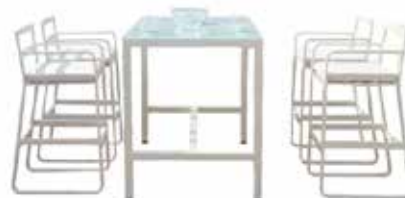

Moonlight Communal Set

Hillside Patio Set

Belimo Patio Set

Chandeliers

Astor Chandelier Small
(Black)

Astor Chandelier Small
(Red)
(6) 22w x 22d x 19h

Astor Chandelier Small
(Rust)

Astor Chandelier Small
(White)